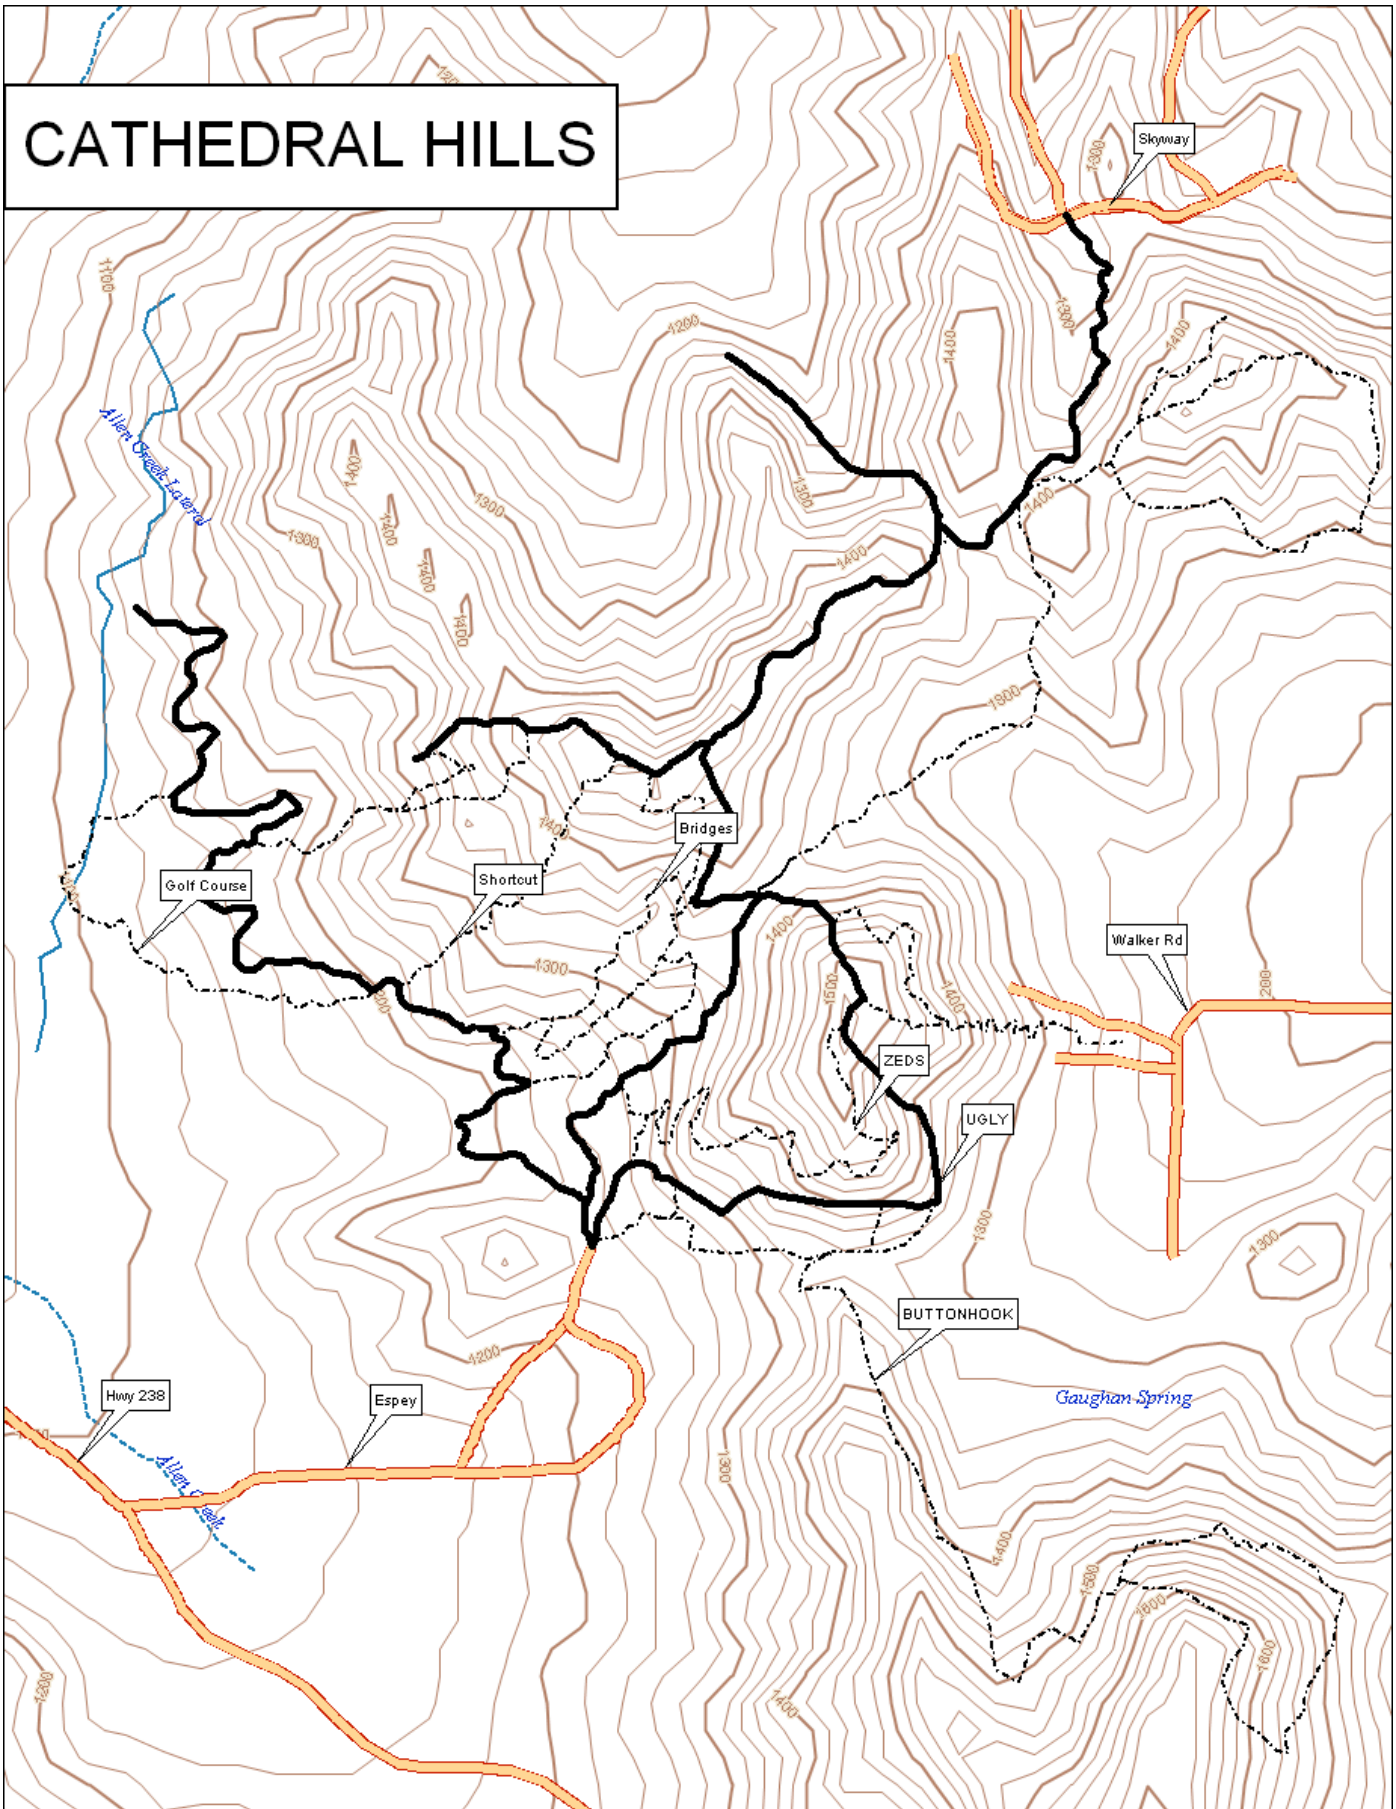

# CATHEDRAL HILLS

Data use subject to license.  
© 2006 DeLorme. Topo USA® 6.0.  
www.delorme.com

MN (16.0° E)

Data Zoom 14-0