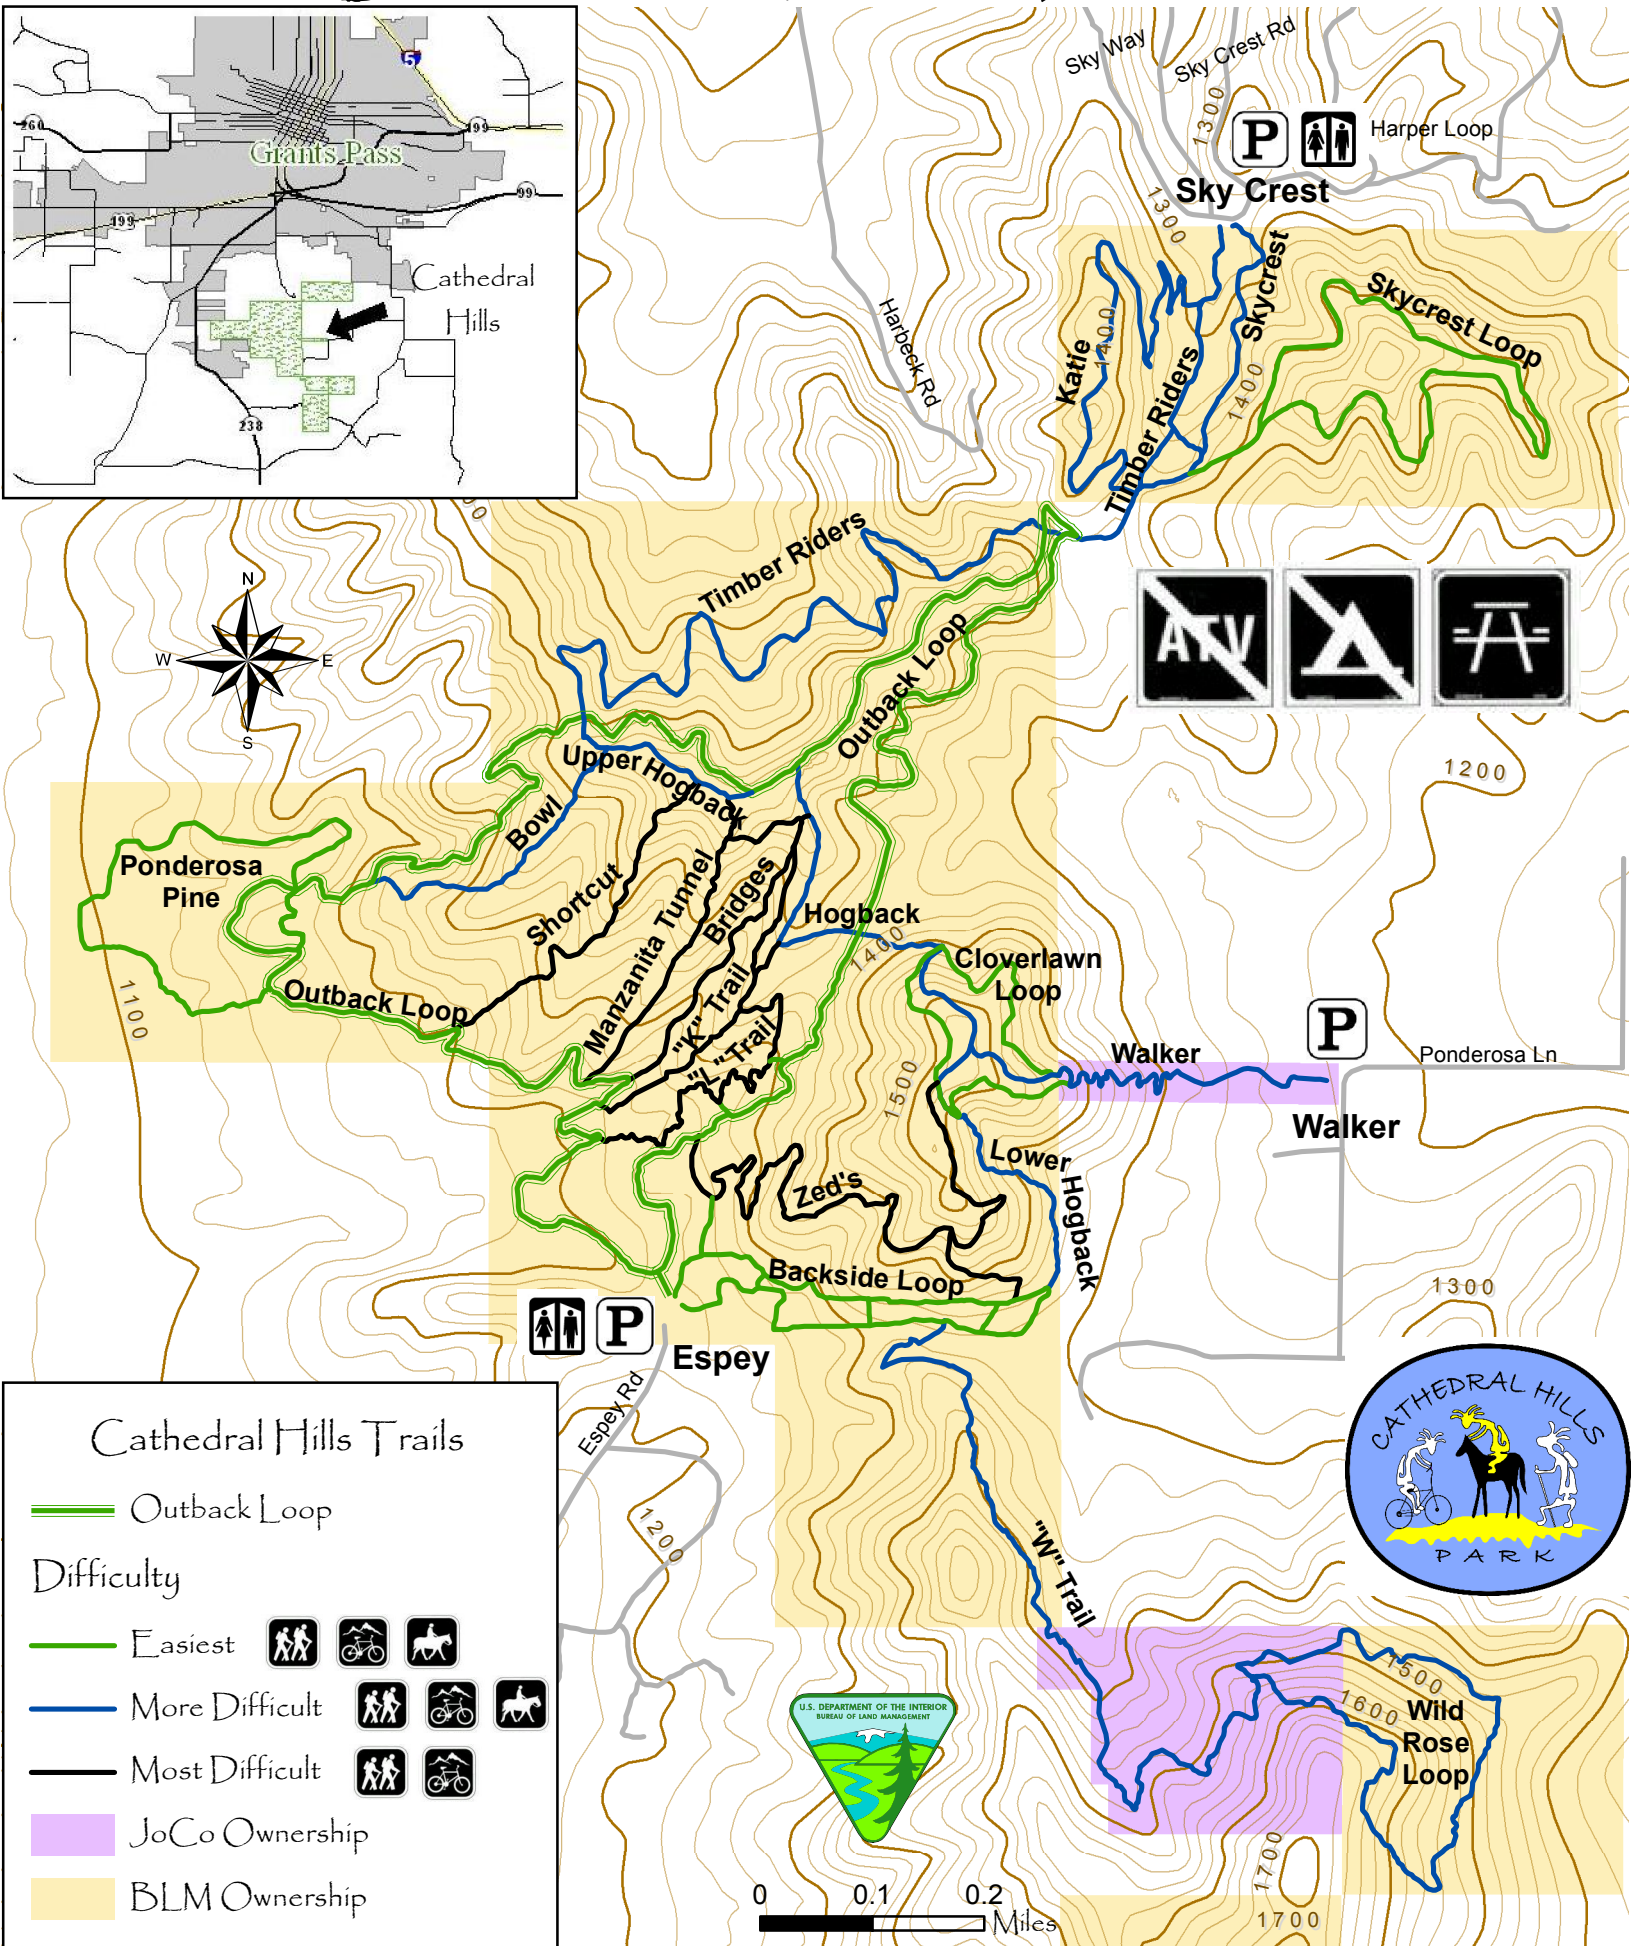

Cathedral Hills Trails

Cathedral Hills Trails

— Outback Loop

Difficulty

— Easiest

— More Difficult

— Most Difficult

— JoCo Ownership